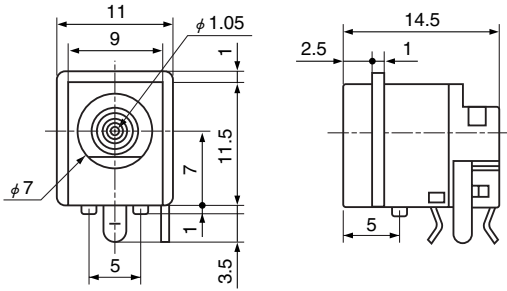

## Horizontal Type

h=7

DC 12/24 V  
 車載機器用  
 for Power Supply to Electronic  
 Equipment Used in a Car

Schematic

 HOLE LAYOUT  
 (BOTTOM VIEW)

Housing Color	Model No.
Black	HEC7000-010010
Yellow	HEC7000-010020