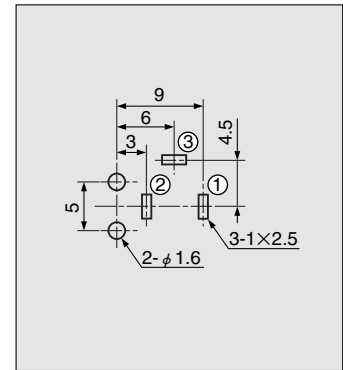

## Horizontal Type

h=7

DC 12/24 V  
 車載機器用  
 for Power Supply to Electronic  
 Equipment Used in a Car

Schematic

 HOLE LAYOUT  
 (BOTTOM VIEW)

Housing Color	Model No.
Black	HEC7000-010010
Yellow	HEC7000-010020